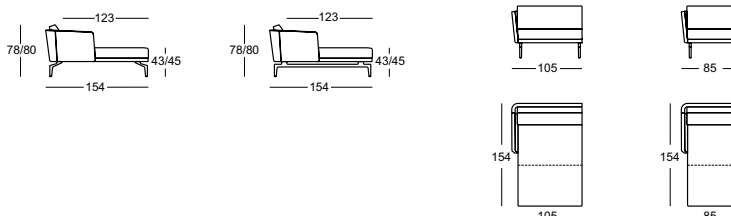

4er-Sofa, Garda sand,
Flachstahlfüsse chrom glanz