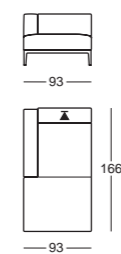

- Available as a single sofa or a corner combination
- Soft, cushiony look
- Base section can be upholstered in the desired material
- Armrests adjustments
- Back adjustment
- Attachable headrest with adjustable neck support
- Back cushions, loose cushions and throw pillows with goose down
- The back cushions and headrest cushions are also available with visco foam
- Seat-cushion depth can be varied through use of different cushions
- Throw pillows with choice of corded edge
- Metal base in polished chrome, brushed chrome, smoked chrome, anthracite or black
- The feet are also available in other colours as special model
- Seat depth without back cushions 72 cm with back cushions 55 cm with scatter cushions 57 cm
- Seat height 41 or 43 cm

Anbauelemente / Eléments supplémentaires / Add-on elements

Anbausofas / Canapés modulaires / Modular sofas

Eckelement / Élément d'angle / Corner element

Liege / Canapé / Couch

Kombinationsmöglichkeiten / Possibilités de combinaison / Combinations