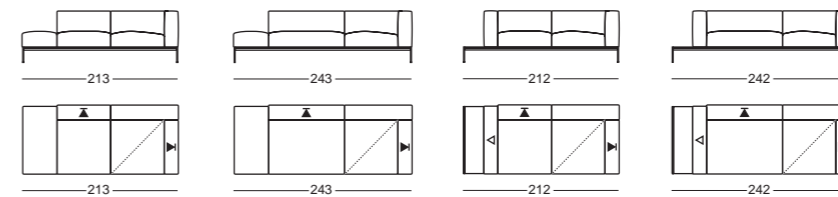

Anbausofas / Canapés modulaires / Modular sofas