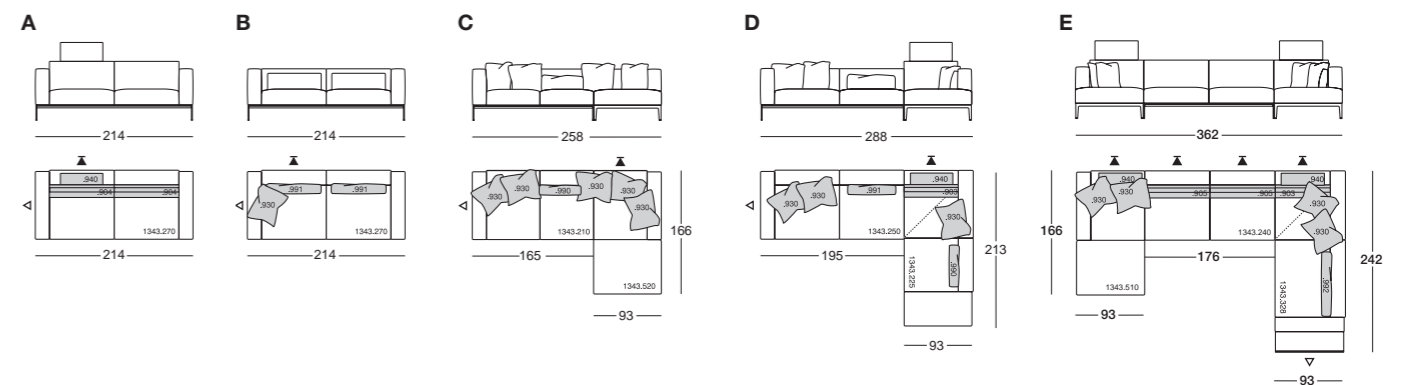

Eckelement / Élément d'angle / Corner element

Liege / Canapé / Couch

Kombinationsmöglichkeiten / Possibilités de combinaison / Combinations