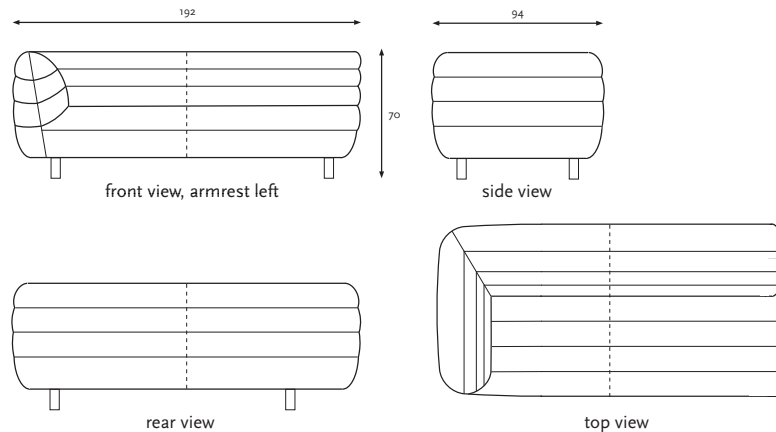

COCOON sofa 2.5 seater with 1 armrest

Gerard van den Berg

See the dotted lines (indicative) for additional seams for applying leather or fabric with a specific design or thread direction.

SOFA IN CM	
WIDTH	192
DEPTH	94
HEIGHT	70
SEAT DEPTH	55
ARM HEIGHT	70
SEAT HEIGHT	42
BACK HEIGHT	37
WIDTH OF SEATING AREA	167