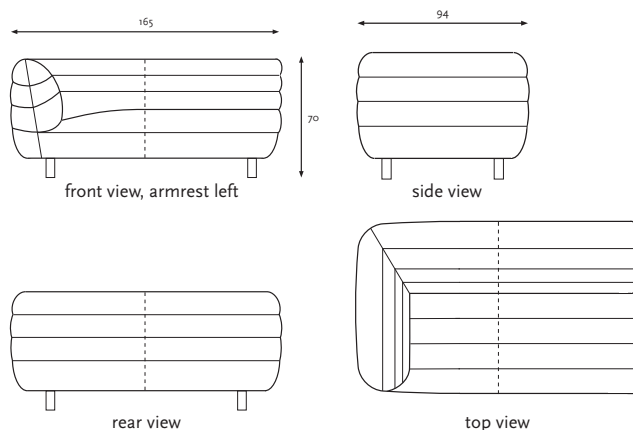

COCOON sofa cornelement

Gerard van den Berg

See the dotted lines (indicative) for additional seams for applying leather or fabric with a specific design or thread direction.

ELEMENT IN CM	
WIDTH	165
DEPTH	94
HEIGHT	70
SEAT DEPTH	55
ARM HEIGHT	70
SEAT HEIGHT	42
BACK HEIGHT	37
WIDTH SEATING AREA	130