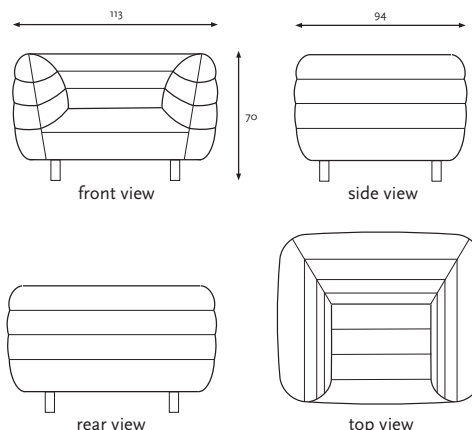

Gerard van den Berg

See the dotted lines (indicative) for additional seams for applying leather or fabric with a specific design or thread direction.

SOFA IN CM	
WIDTH	113
DEPTH	94
HEIGHT	70
SEAT DEPTH	55
ARM HEIGHT	70
SEAT HEIGHT	42
BACK HEIGHT	37
WIDTH OF SEATING AREA	58