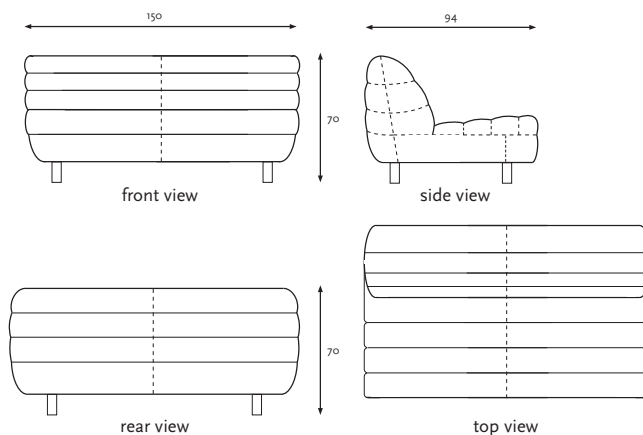

COCOON sofa 2 seater without armrests

Gerard van den Berg

See the dotted lines (indicative) for additional seams for applying leather or fabric with a specific design or thread direction.

SOFA IN CM	
WIDTH	150
DEPTH	94
HEIGHT	70
SEAT DEPTH	55
ARM HEIGHT	-
SEAT HEIGHT	42
BACK HEIGHT	37
WIDTH OF SEATING AREA	150