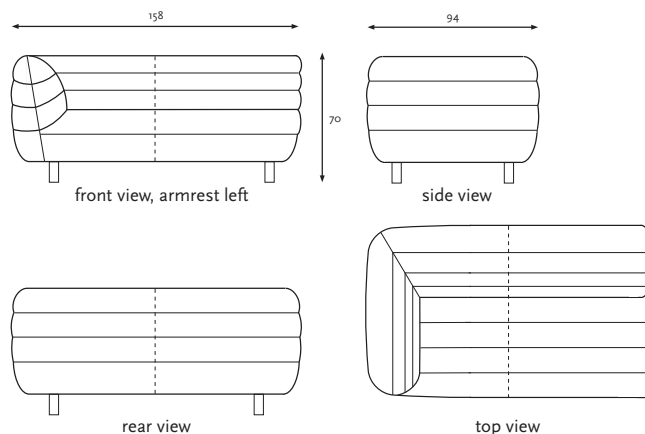

COCOON sofa 2 seater with 1 armrest

Gerard van den Berg

See the dotted lines (indicative) for additional seams for applying leather or fabric with a specific design or thread direction.

SOFA IN CM	
WIDTH	158
DEPTH	94
HEIGHT	70
SEAT DEPTH	55
ARM HEIGHT	70
SEAT HEIGHT	42
BACK HEIGHT	37
WIDTH OF SEATING AREA	133