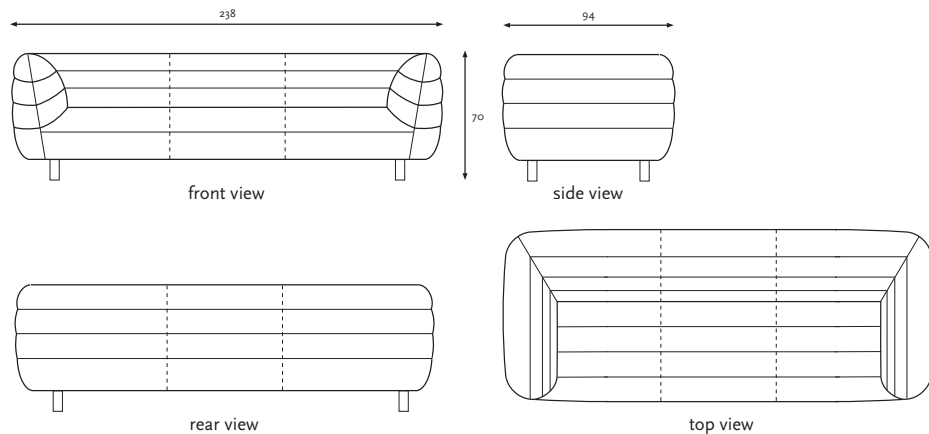

COCOON sofa 3 seater with 2 armrests

Gerard van den Berg

See the dotted lines (indicative) for additional seams for applying leather or fabric with a specific design or thread direction.

SOFA IN CM

WIDTH	238
DEPTH	94
HEIGHT	70
SEAT DEPTH	55
ARM HEIGHT	70
SEAT HEIGHT	42
BACK HEIGHT	37
WIDTH SEATING AREA	183