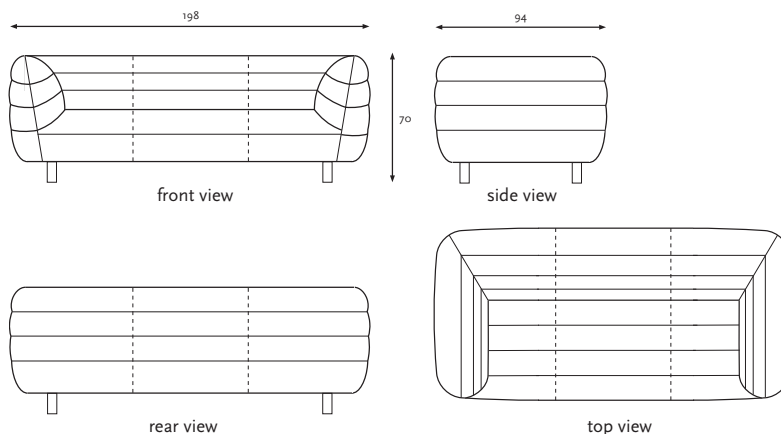

COCOON sofa 2.5 seater with 2 armrests

Gerard van den Berg

See the dotted lines (indicative) for additional seams for applying leather or fabric with a specific design or thread direction.

SOFA IN CM	
WIDTH	198
DEPTH	94
HEIGHT	70
SEAT DEPTH	55
ARM HEIGHT	70
SEAT HEIGHT	42
BACK HEIGHT	37
WIDTH OF SEATING AREA	143