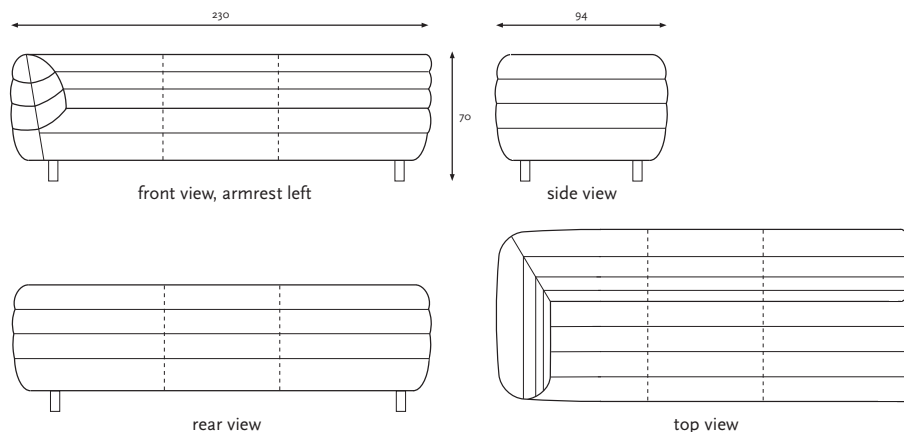

COCOON sofa 3 seater with 1 armrest

Gerard van den Berg

See the dotted lines (indicative) for additional seams for applying leather or fabric with a specific design or thread direction.

SOFA IN CM	
WIDTH	230
DEPTH	94
HEIGHT	70
SEAT DEPTH	55
ARM HEIGHT	70
SEAT HEIGHT	42
BACK HEIGHT	37
WIDTH OF SEATING AREA	205