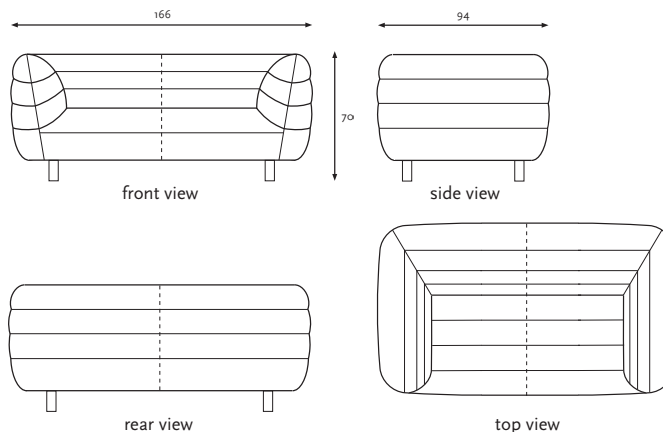

COCOON sofa 2 seater with 2 armrests

Gerard van den Berg

See the dotted lines (indicative) for additional seams for applying leather or fabric with a specific design or thread direction.

SOFA IN CM	
WIDTH	166
DEPTH	94
HEIGHT	70
SEAT DEPTH	55
ARM HEIGHT	70
SEAT HEIGHT	42
BACK HEIGHT	37
WIDTH OF SEATING AREA	111