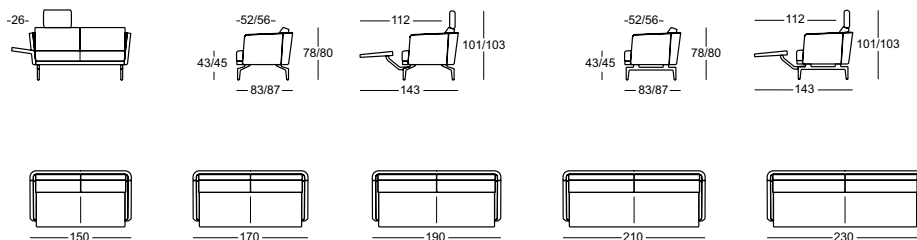

1262 FRAME

Anbauelemente / Eléments supplémentaires / Add-on elements

Liege / Canapé / Couch