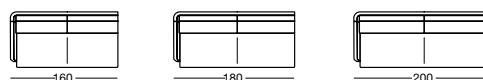

Anbauelemente / Eléments supplémentaires / Add-on elements