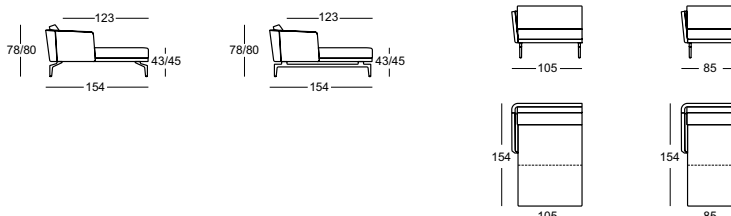

4er-Sofa, Sunniva sand,
Flachstahlfüsse chrom glanz